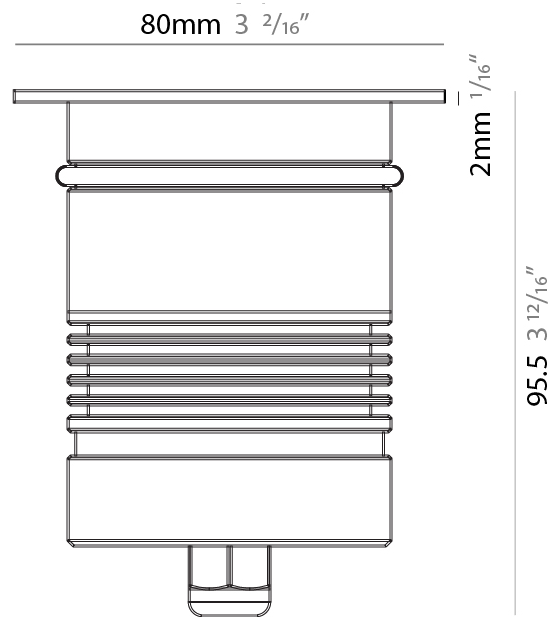

GENERAL

Series: Caliber
 Subseries: Caliber 80
 Brand: Unonovesette
 Division: Exterior
 Mounting Type: Recessed
 Mounting Location: In-Ground
 Subcategory: Drive Over

PHYSICAL

Shape: Round
 Diameter (mm): 80
 Diameter (in): 3 1/8
 Height (mm): 95.5
 Height (in): 3 3/4
 Light Distribution: Direct
 Weight (kg): 0.57
 Weight (lbs): 1.26
 Installation Requirement: Housing box / Fixing springs
 Diffuser: Extra clear / Frosted glass 6mm
 Fixture Finish: [ASB / SST](#)
 Fixture Material: Stainless Steel AISI 316L
 Cable Details: 350mm NS20N PCP 2x0.5 mm2

GENERAL

Series: Caliber
 Subseries: Caliber 80 Q
 Brand: Unonovesette
 Division: Exterior
 Mounting Type: Recessed
 Mounting Location: In-Ground
 Subcategory: Drive Over

PHYSICAL

Shape: Square
 Diameter (mm): 80
 Diameter (in): 3 1/8
 Height (mm): 95.5
 Height (in): 3 3/4
 Light Distribution: Direct
 Installation Requirement: Housing box / Fixing springs
 Diffuser: Extra clear / Frosted glass 6mm
 Fixture Finish: Stainless Steel AISI 316L
 Fixture Material: Stainless Steel AISI 316L
 Cable Details: 350mm NS20N PCP 2x0.5 mm2

LED

Number of LEDs: 1
 Color Temperature (°K): RGBW
 Max. Delivered Lumen (lm): 730
 CRI: >90 CRI
 Lamp Life (hrs): 100000
 Special LEDs offerings: RGBW

OPTICAL

Optic°: 35

RATINGS AND CERTIFICATIONS

Certified By: Certified for North American Standards
 IP rating: IP68 (not for permanent immersion)
 IK Rating: IK08
 Marine Grade: Stainless Steel AISI 316L