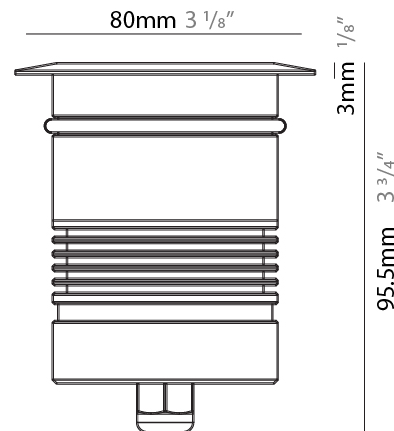

PROJECT
TYPE
SPECIFIER
QUANTITY
DATE

1. To build a product code in our configurator select the specify button on the base model # product page
2. To build a manual product code on this datasheet choose from the options listed below in blue font and add the suffix to the base model #

GENERAL

Series: Caliber
Subseries: Caliber 80
Brand: Unonovesette
Division: Exterior
Mounting Type: Recessed
Mounting Location: In-Ground
Subcategory: Drive Over

PHYSICAL

Shape: Round
Diameter (mm): 80
Diameter (in): 3 1/8
Height (mm): 95.5
Height (in): 3 3/4
Light Distribution: Direct
Weight (kg): 0.57
Weight (lbs): 1.26
Installation Requirement: Housing box / Fixing springs
Diffuser: Extra clear / Frosted glass 6mm
Fixture Finish: [ASB / SST](#)
Fixture Material: Stainless Steel AISI 316L
Cable Details: 350mm NS20N PCP 2x0.5 mm2

ELECTRICAL

Lamp Type: LED
Input Wattage (W): 9
Dimming: DMX
Control Gear: DMX
Driver Included: No
Driver Location: Remote
Driver Type: Constant Voltage - Universal
Driver Class: Class 2
Input Voltage (V): 120 - 277
Output Voltage (V): 24

LED

Number of LEDs: 1
Color Temperature (°K): RGBW
Max. Delivered Lumen (lm): 720
CRI: >90 CRI
Lamp Life (hrs): 100000
Special LEDs offerings: RGBW

OPTICAL

Optic°: 35
Beam Angle: Medium

RATINGS AND CERTIFICATIONS

Certified By: Certified for North American Standards
IP rating: IP68 (not for permanent immersion)
IK Rating: IK08
Marine Grade: Stainless Steel AISI 316L